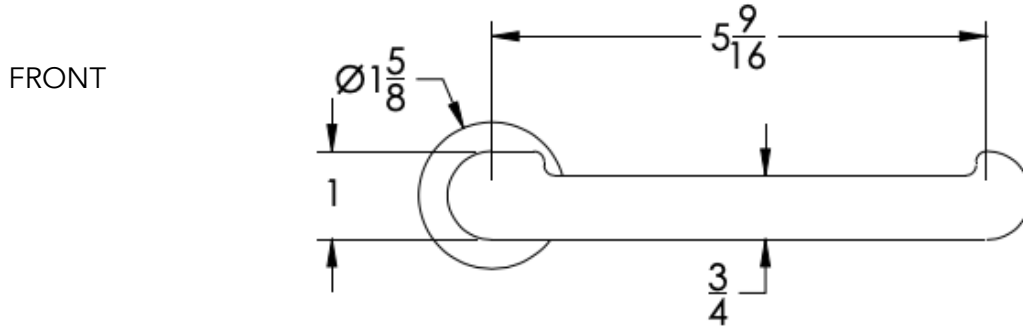

Dimensions in inches

NOTE: Dimensions subject to change without notice.