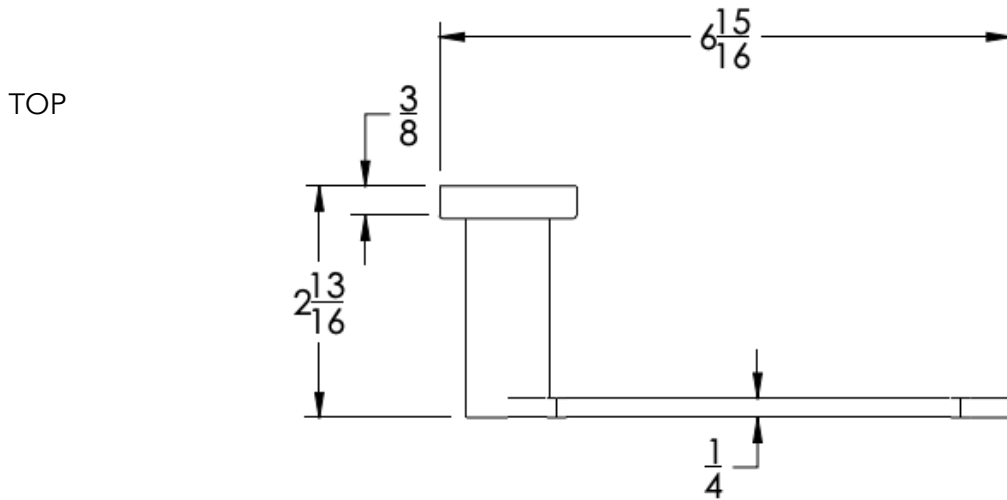

neelnox

LET
THERE
BE **DESIGN.**

FEATURES

- Premium 304 Grade Stainless Steel
- Solid Mount Construction
- Concealed Installation Hardware
- State of the art wall anchors included for installation on Dry wall or Tile

Dimensions in inches

NOTE: Dimensions subject to change without notice.